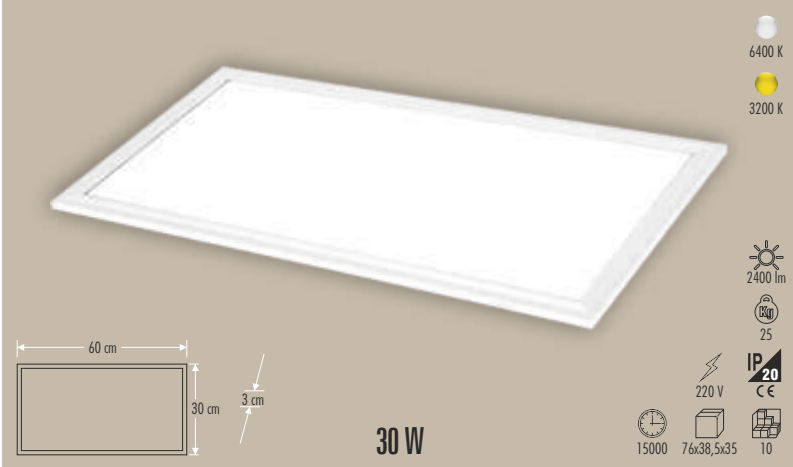

CT-9046 60 x 60 CLIP IN KASA

25 W

275 ₺