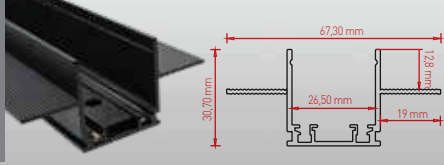

Slim U Series

Yeni Slim Series 48V LED Magnet Ray Armatürleri 48V Slim Series Magnetic LED Tracklights

%100 Aluminum

Siva Altı Alüminyum Ray
Recessed Aluminum Track