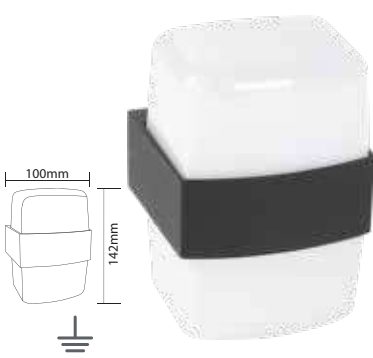

KOD CODE	WATT	CCT	LUMEN	KOLİ M. BOX P.	FİYAT PRICE
AH07-07701	2x6 W	3000 K	872 lm	X 8	36,00 USD

Gövde Rengi/Body Color: Siyah/Black