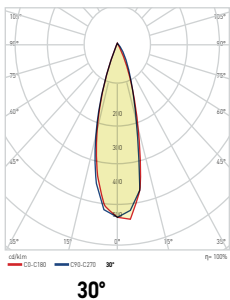

Farklı lens opsiyonlarımız mevcuttur. Lütfen iletişime geçiniz. Spor salonu uygulamaları için, dereceli montaj aparatı opsiyonu mevcuttur.

OSRAM LED
LUMILEDS | NICHIA
OSRAM Driver Industry Series | PHILIPS Driver