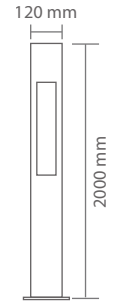

IP44 | -25°C
+50°C

TR Bella Alüminyum LED Bahçe Armatürleri
EN Bella Aluminum LED Garden Fixtures

MADE IN
TÜRKİYE

Materyal: Alüminyum+Pleksi Glass / Statik Toz Boyalı
Material: Aluminum+Pleksi Glass / Static Powder Coated

KOD CODE	WATT	YÜKSEKLİK HEIGHT	CCT	FİYAT PRICE
AG43-06001	30 W	2000 mm	3000 K	530,00 USD

AC 220V
240V | 50-60
Hz | IP44 | -25°C
+50°C