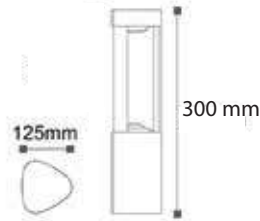

KOD CODE	WATT	YÜKSEKLİK HEIGHT	CCT	LUMEN	FIYAT PRICE
AG43-02002	7 W	300 mm	3000 K	224 lm	113,00 USD

AC 220V 240V | 50-60 Hz | IP54 | -25°C +50°C | X 8