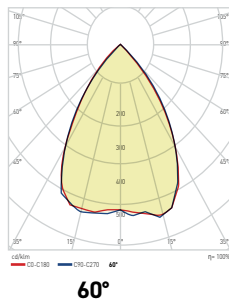

Farklı lens opsiyonlarımız mevcuttur. Lütfen iletişime geçiniz. Spor salonu uygulamaları için, dereceli montaj aparatı opsiyonu mevcuttur.

OSRAM LED
LUMILEDS | NICHIA
OSRAM Driver Industry Series | PHILIPS Driver