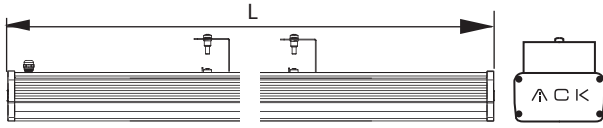

TR LED Yüksek Tavan Armatürü
EN LED Highbay Luminaire

MADE IN
TÜRKİYE