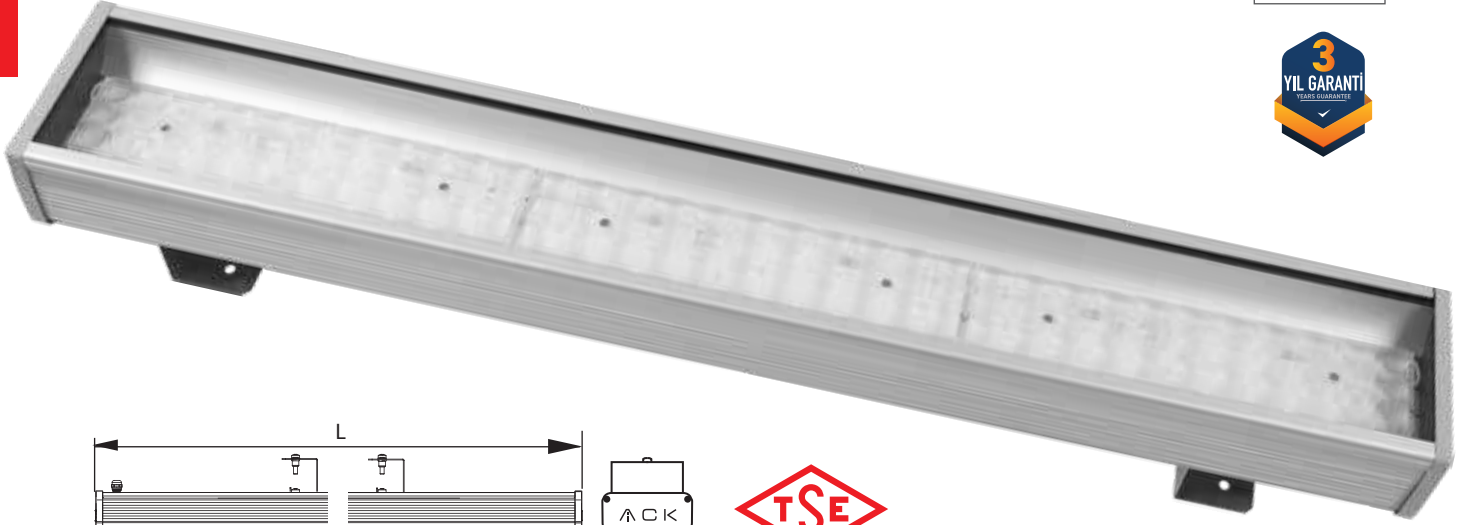

TR LED Yüksek Tavan Armatürü
EN LED Highbay Luminaire

MADE IN
TÜRKİYE