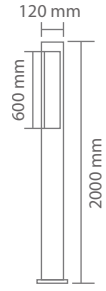

TR Regulus Alüminyum LED Bahçe Armatürleri
EN Regulus Aluminum LED Garden Fixtures

MADE IN
TÜRKİYE

Materyal: Alüminyum+Pleksi Glass / Statik Toz Boyalı
Material: Aluminum+Pleksi Glass / Static Powder Coated

KOD CODE	WATT	YÜKSEKLİK HEIGHT	CCT	FİYAT PRICE
AG43-04001	25 W	2000 mm	3000 K	580,00 USD

AC 220V
240V | 50-60
Hz | IP44 | 25°C
50°C

Materyal: Alüminyum+Pleksi Glass / Statik Toz Boyalı
Material: Aluminum+Pleksi Glass / Static Powder Coated

KOD CODE	WATT	YÜKSEKLİK HEIGHT	CCT	FİYAT PRICE
AG43-04212	18 W	800 mm	3000 K	265,00 USD

AC 220V
240V | 50-60
Hz | IP44 | 25°C
50°C

Materyal: Alüminyum+Pleksi Glass / Statik Toz Boyalı
Material: Aluminum+Pleksi Glass / Static Powder Coated

KOD CODE	WATT	YÜKSEKLİK HEIGHT	CCT	FİYAT PRICE
AG43-04112	18 W	500 mm	3000 K	242,00 USD

AC 220V
240V | 50-60
Hz | IP44 | 25°C
50°C

Materyal: Alüminyum+Pleksi Glass / Statik Toz Boyalı
Material: Aluminum+Pleksi Glass / Static Powder Coated

KOD CODE	DUY SOCKET	YÜKSEKLİK HEIGHT	MAX. WATT	BOYUTLAR DIMENSIONS	FİYAT PRICE
AG43-08012	E27	300 mm	60 W	10 X 10 X 30 (cm)	85,00 USD

IP44 | 25°C
50°C