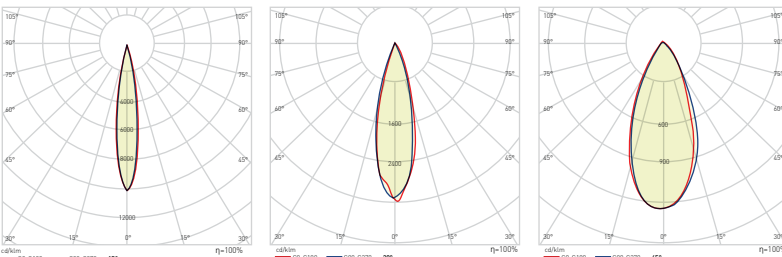

The body section is 20 micron eloxal coated on 6063 series aluminum extrusion and can ensure maximum protection for atmospheric conditions. The side covers is made of aluminum injection material with surface treatments and chrome plating and painted with electrostatic powder paint resistant to external environment. Sealing components are produced of TPV material and ensures perfect insulation. IP68 etange brass nickel cable gland, pressure equalizing drain valve preventing condensation and rubber insulated feeder cable are included in the standard product features. It can offer different light effects for facades and objects with 10-30-45 degree standard high light transmission PMMA lens and 4mm tempered glass.

Opsiyonlar: Özel Açılı Lens Uygulanabilir. / **Options:** Special Angled Lens Can Be Applied.