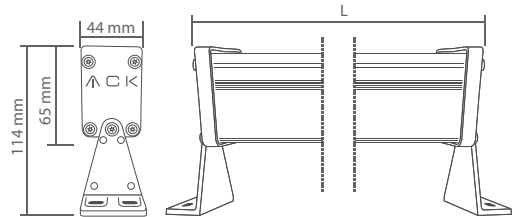

The body section is 20 micron eloxal coated on 6063 series aluminum extrusion and can ensure maximum protection for atmospheric conditions. The side covers is made of aluminum injection material with surface treatments and chrome plating and painted with electrostatic powder paint resistant to external environment. Sealing components are produced of TPV material and ensures perfect insulation. IP68 etange brass nickel cable gland, pressure equalizing drain valve preventing condensation and rubber insulated feeder cable are included in the standard product features. It can offer different light effects for facades and objects with 10-30-45 degree standard high light transmission PMMA lens and 4mm tempered glass.

Opsiyonlar: Özel Açılı Lens Uygulanabilir. / **Options:** Special Angled Lens Can Be Applied.