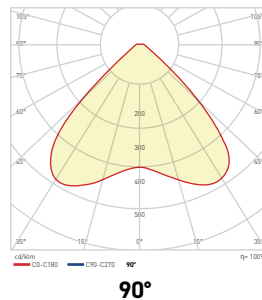

Farklı lens opsiyonlarımız mevcuttur. Lütfen iletişime geçiniz. Spor salonu uygulamaları için, dereceli montaj aparatı opsiyonu mevcuttur.

OSRAM LED
LUMILEDS | NICHIA
OSRAM Driver Industry Series | PHILIPS Driver